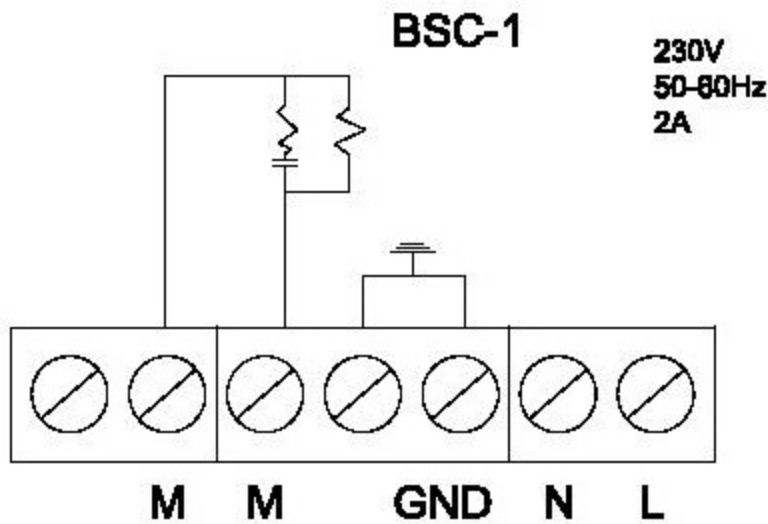

BSC

SPEED CONTROL DEVICES 0.2 - 5 Ampere

BSC can work under min. or max. voltage and controls speed.
Dimensions: 116-114-50

HVAC & HORECA
INDUSTRIAL

Sos. Colentina nr. 425, Sector 2, Bucuresti

T: 0733-083-952 / 021-240-2379