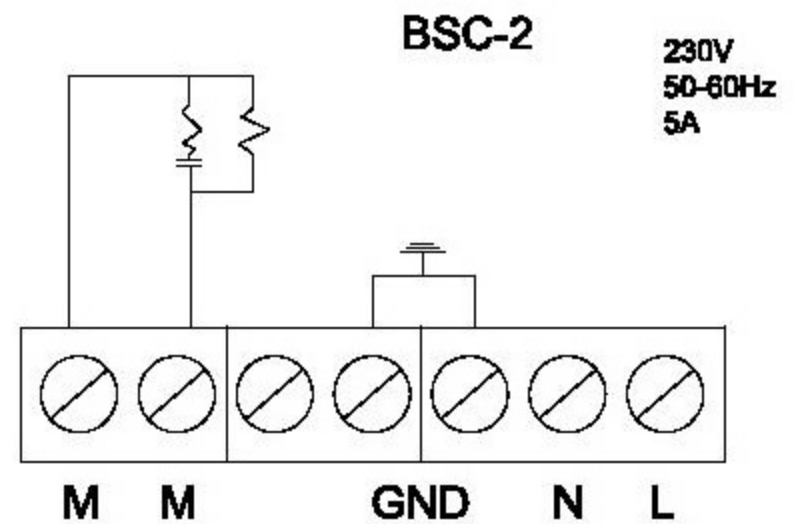

BSC

SPEED CONTROL DEVICES 0.2 - 5 Ampere

BSC can work under min. or max. voltage and controls speed.
Dimensions: 116-114-50

HVAC & HORECA
INDUSTRIAL

Sos. Colentina nr. 425, Sector 2, Bucuresti

T: 0733-083-952 / 021-240-2379